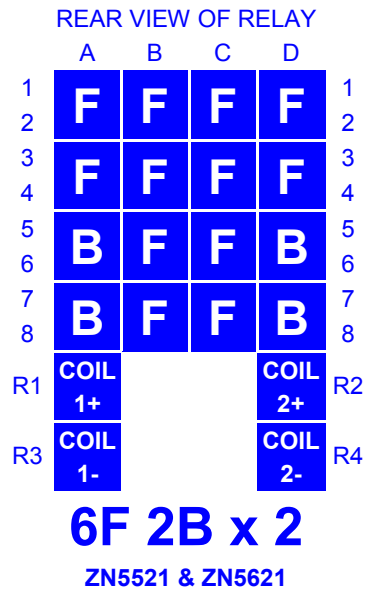

ZN - BRB961

Datasheet

Twin D.C. biased A.C. immune relay

Description

The twin relays covered by this data sheet are for use in line circuits where operation of the relay is required to be dependant on the polarity of the current in the coil. They are also suitable when alternating current at industrial frequency may be present in the circuit.

Mors Smitt Relays

- Modular plug in design
- Non weld contacts
- Silver and carbon impregnated with silver contact tips
- Proven reliability
- Low life cycle cost

Specification	Network Rail Acceptance Number	Pin Code (Pins)	Contacts	Rated Voltage	Reference	Mors Smitt Catalogue Number	GEC Catalogue Number
BRB961	PA05/04802	097 (A, C, E, F & K)	4F 4B x 2	24V D.C.	BBA	TY157/GRP05	ZN4521
BRB961	PA05/04802	017 (A, B, C, E & H)	4F 4B x 2	50V D.C.	BBA	TY157/GRP02	ZN4621
BRB961	PA05/04802	098 (A, C, E, G & K)	6F 2B x 2	24V D.C.	BBA	TY157/GRP04	ZN5521
BRB961	PA05/04802	049 (A, B, F, H & J)	6F 2B x 2	50V D.C.	BBA	TY157/GRP01	ZN5621

Weight	Contact Resistance	Contact Rating	Full Release	Release	Full Operate	Power Consumption	Coil Resistance	GEC Catalogue Number
1.3 kg	0.2 Ω	3 A	4.0 V	7.5 V	40.0 V	2.3 W	935 Ω	ZN4621 ZN5621
1.3 kg	0.2 Ω	3 A	2.0 V	3.6 V	19.2 V	2.5 W	235 Ω	ZN4521 ZN5521

Contact Arrangements.

F = Front contact, which is made when the relay is energised. This is a normally open contact.

B = Back contact, which is made when the relay is de-energised and the armature has completed its maximum travel. This is a normally closed contact.