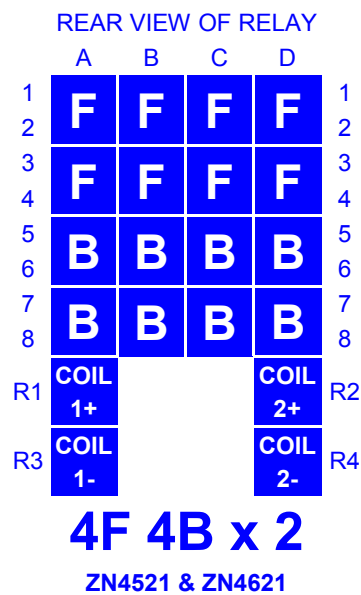

Contact Arrangements.

F = Front contact, which is made when the relay is energised. This is a normally open contact.

B = Back contact, which is made when the relay is de-energised and the armature has completed its maximum travel. This is a normally closed contact.